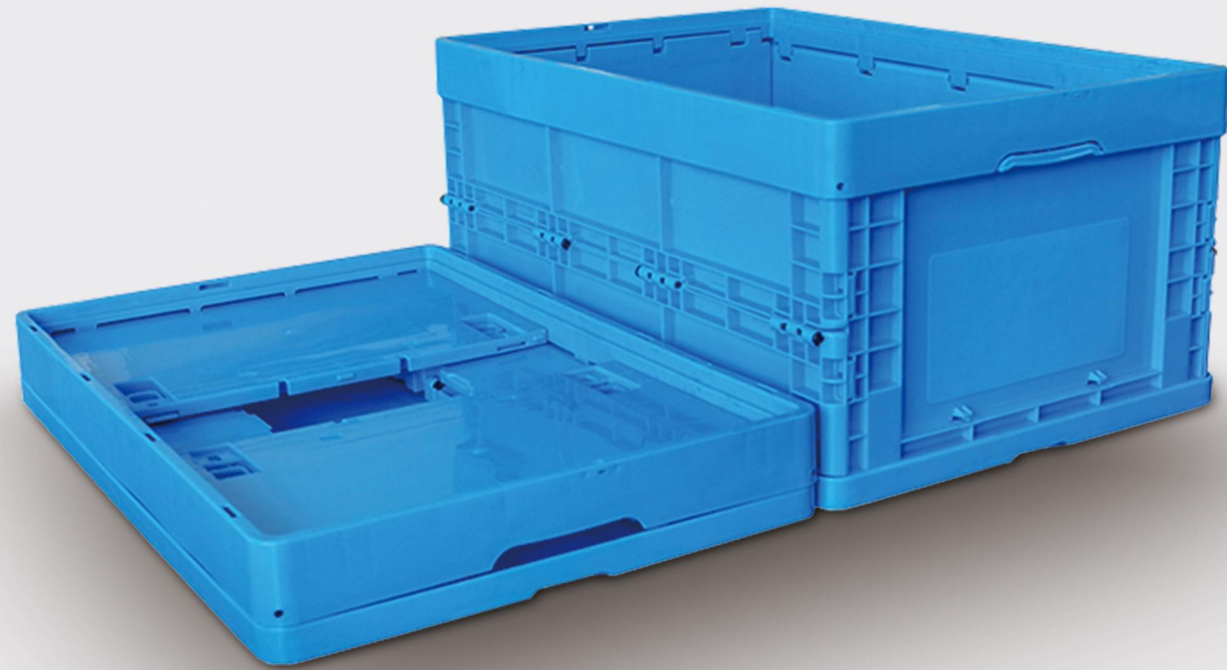

# PLASTIC COLLAPSIBLE CRATE

Less Space, Save Cost

GO>

The color of folding turnover box are blue, other colors such as red, yellow, green and black can also be customized. Adapt to the ambient temperature: -25°C to +60°C. It has the advantages of light weight, less space, and convenient assembly. At present, the box has been widely used in closed-loop distribution systems such as 24-hour convenience stores, large distribution centers, department stores, light industry, clothing, home appliances, and food processing, etc. The size error of the folding turnover box is  $\pm 3\%$ , the weight error side wall deformation rate is  $\leq 1\%$ , the bottom plane deformation of the box is  $\leq 5\text{mm}$ , and the diagonal change rate of the box body is  $\leq 1\%$ , which are all within the range allowed by the enterprise standard.

## PLASTIC COLLAPSIBLE CRATE SERIES