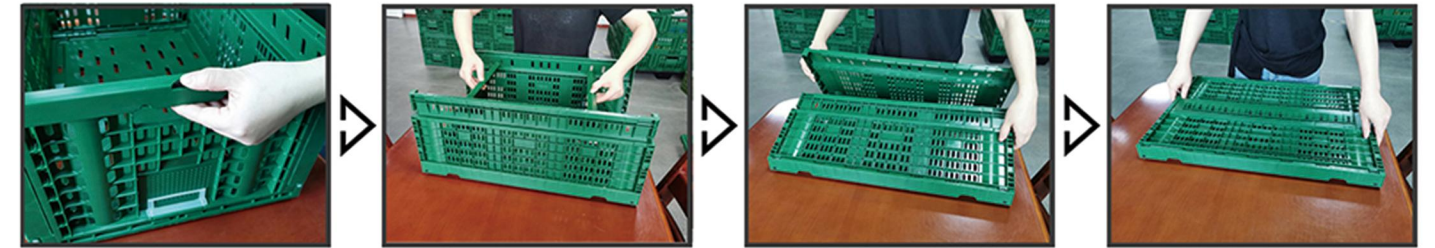

PLASTIC COLLAPSIBLE CRATE PARAMETERS

Product Name	Ext. Size(mm)	Folding Size(mm)	Load Bearing(kg)	Weight(kg)	Model
EU Folded Basket	600x400x280	600x400x85	20	2.5	EU604028W
Mesh Folded Basket	600x400x240	600x400x70	15	1.88	KK604024W-1
Mesh Folded Basket	600x400x280	600x400x72	15	2.05	KK604028W-1
Mesh Folded Basket	600x400x330	600x400x85	15	2.23	KK604033W-1
Mesh Folded Basket	800x580x500	800x580x115	35	6.22	KK805850W
Mesh Folded Basket	480x350x255	480x350x58	10	1.24	KK4835255W
Mesh Folded Crate	400x300x310	400x300x70	10	1.28	XS403031
Mesh Folded Crate	600x400x300	600x40x70	25	2.9	XS604030W
Mesh Folded Crate	600x400x320	600x400x95	20	3.46	XS604032C
Mesh Folded Crate	650x440x360	650x440x95	20	3.96	XS654436C
Mesh Folded Crate	760x580x497	760x580x114	35	6.65	XS765850W
Mesh Folded Crate	530x360x295	530x360x65	10	1.55	XS5336295W
Mesh Folded Crate	600x400x185	600x400x85	10	2.1	XS6040185W-1
Mesh Folded Crate	600x400x345	600x400x85	25	2.81	XS6040345W-8
Vegetable Crate	400x300x220	400x300x67	15	1.29	KB403022W
Vegetable Crate	535x360x312	535x360x65	20	2.25	KB533631W
Vegetable Crate	600x400x300	600x400x60	25	2.5	KB604030W
Vegetable Crate	600x400x340	600x400x60	30	3	KB604034W
Vegetable Crate	600x50x340	600x500x65	25	3.19	KB605034W
Vegetable Crate	1000x400x340	1000x400x75	150	5.12	KB1004034C
Vegetable Crate	600x400x220	600x400x48	15	1.59	KN604022W-Q
Vegetable Crate	600x400x170	600x400x38	15	1.66	TY604015W
Vegetable Crate	600x400x260	600x400x38	15	2.17	TY604025W

Customization: sample customize welcomed, MOQ 200pcs for silk screen design, MOQ 500pcs for color customization.